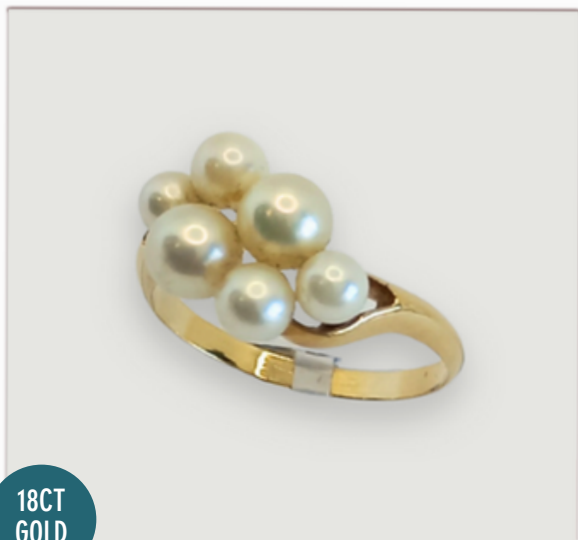

STERLING
SILVER

CZ PEARL EARRINGS
WAS R880- | **NOW R440-**

9CT
GOLD

MABE PEARL RING - SIZE "Q"
WAS R8 800- | **NOW R4 400-**

STERLING
SILVER

SILVER PULL-THROUGH PEARLS
WAS R800- | **NOW R400-**

Precious PEARLS

50%
OFF

9CT
GOLD

PEARL RING - SIZE "N"
WAS R6 800- **NOW R 3 400-**

9CT
GOLD

MABE PEARL EARRINGS
WAS R14 000- **NOW R 7 000-**

18CT
GOLD

CLUSTER PEARL RING - SIZE "K1/2"
WAS R6 950- **NOW R 3 475-**

14CT
GOLD

MABE PEARL EARRINGS
WAS R14 000- **NOW R 7 000-**

Precious PEARLS

50%
OFF

STERLING
SILVER

CZ PEARL EARRINGS
WAS R850- | **NOW R425-**

STERLING
SILVER

SILVER PEARL SET
WAS R2 880- | **NOW R1 440-**

STERLING
SILVER

PEARL BRACELET
WAS R1 800- | **NOW R900-**

9CT
GOLD

FRESHWATER PEARL NECKLACE
WAS R4 800- | **NOW R 2 400-**

50 DAYS OF DEALS 2024

THE *Modern* MAN

50% OFF
Gents RINGS

WWW.J-S-I.CO.ZA

THE Modern MAN